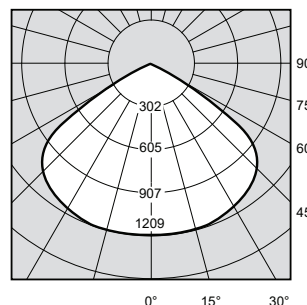

OPTIONS

/P	Plaster Frame
/S	Surface Mounted

Polar Curve of 1200x 300 LED Ultra Edge Panel

More info available at:

famco.com.au/product/ultra-edge-led-panel

FAMCO LIGHTING PTY LTD

T: (03) 9935 7300 F: (03) 9935 7301 E: info@famco.com.au W: www.famco.com.au