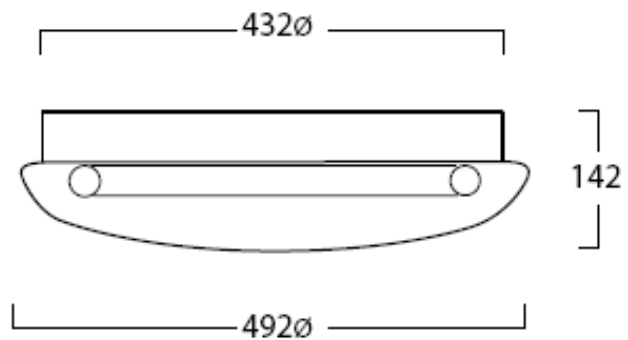

MAXIMUM PERMISSIBLE SPACING FOR EMERGENCY LUMINAIRES

PHOTOMETRIC CLASSIFICATION			MOUNTING HEIGHT - M															
			2.1	2.4	2.7	3.0	3.3	3.6	4.0	4.5	5	6	7	8	9	10	15	20
F99545	C0	D25	14.2	14.7	15.3	15.7	16.1	16.5	16.9	17.3	17.7	18.1	18.3	18.2	17.9	17.3	7.7	
		D25	14.2	14.7	15.3	15.7	16.1	16.5	16.9	17.3	17.7	18.1	18.3	18.2	17.9	17.3	7.7	

FAMCO LIGHTING PTY LTD
ACN 091 160 440 ABN 22 091 160 440
100 Rupert St, Collingwood 3066
(Melbourne), Victoria, Australia

T: (03) 9935 7300
F: (03) 9935 7301
E: info@famco.com.au

Correspondence:
P.O. Box 108,
Abbotsford VIC 3067