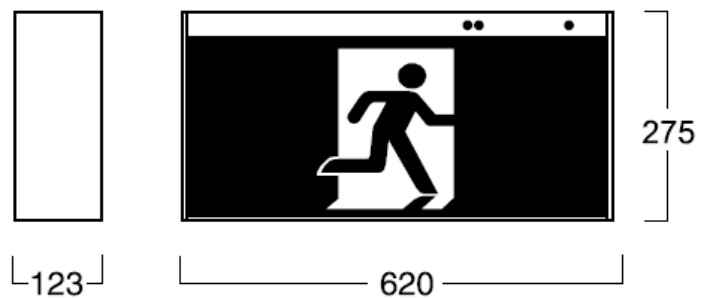

Jumbo Exit 32M

2 x 18W T8 Running Man FMX

Catalogue No:
FMX9927/32

Description:

2 x 18W T8 Ceiling or Surface Mounted Emergency Jumbo Exit Luminaire.

FMX MasterMinder Computer Monitoring and Control System

Larger Body and Decal for greater viewing distances - up to 32 metres.

Zinc Coated Steel Body, Finished in White Powder Coat with Acrylic Diffuser.

Available Options:

FMX9927/32/SS/* Single Sided

FMX9927/32/DS/* Double Sided

* denotes:

/RMS Running Man Exit Straight

/RML Running Man Exit Arrow Left

/RMR Running Man Exit Arrow Right

Australian conceived,
designed & manufactured.

www.famco.com.au

			MAXIMUM PERMISSIBLE SPACING FOR EMERGENCY LUMINAIRES															
PHOTOMETRIC CLASSIFICATION			MOUNTING HEIGHT - M															
			2.1	2.4	2.7	3.0	3.3	3.6	4.0	4.5	5	6	7	8	9	10	15	20
F9927/32/RMS	C0	D16	12.1	12.6	13.0	13.3	13.6	13.9	14.1	14.4	14.6	14.6	14.4	13.8	12.9	11.5		
	C90	D6.3	8.6	8.8	9.0	9.1	9.2	9.2	9.2	9.0	8.7	7.7	5.7					

FAMCO LIGHTING PTY LTD
ACN 091 160 440 ABN 22 091 160 440
100 Rupert St, Collingwood 3066
(Melbourne), Victoria, Australia

T: (03) 9935 7300
F: (03) 9935 7301
E: info@famco.com.au

Correspondence:
P.O. Box 108,
Abbotsford VIC 3067