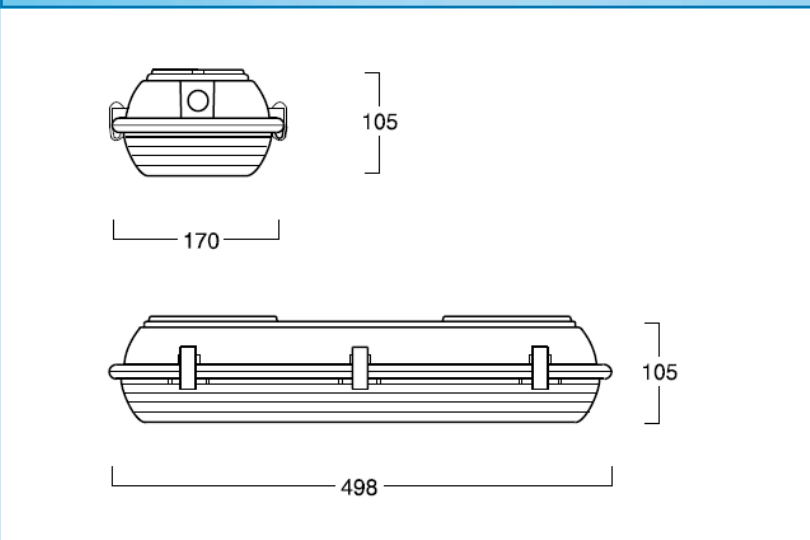

Neptune IP65

1 x 24W PL Weatherproof FMX Emergency

Catalogue No:
FMX9901/NS/WP

Description:
1 x 24W PL IP65 Rated Weatherproof Compact Fluorescent Non-Maintained Emergency Luminaire.

Ideal for Indoor or Outdoor Use in Adverse Conditions.

Robust High Quality Moulded Body with Clip-on Polycarbonate Lens Featuring Internal Prisms with Smooth Outer Surface.

Completely Gasketed for IP65 Weatherproof Rating.

Famco MasterMinder Computer Monitoring and Control System.

Australian conceived,
designed & manufactured.

www.famco.com.au

MAXIMUM PERMISSIBLE SPACING FOR EMERGENCY LUMINAIRES

PHOTOMETRIC CLASSIFICATION			MOUNTING HEIGHT - M															
			2.1	2.4	2.7	3.0	3.3	3.6	4.0	4.5	5	6	7	8	9	10	15	20
F9901/NS/WP	C0	D80	21.1	22.0	22.8	23.6	24.3	25.0	25.8	26.7	27.5	28.9	30.0	30.9	31.6	32.1	32.4	28.9
	C90	C80	12.7	13.5	14.4	15.1	15.8	16.5	17.3	18.3	19.1	20.7	22.0	23.0	23.9	24.7	26.1	24.0

FAMCO LIGHTING PTY LTD
ACN 091 160 440 ABN 22 091 160 440
100 Rupert St, Collingwood 3066
(Melbourne), Victoria, Australia

T: (03) 9935 7300
F: (03) 9935 7301
E: info@famco.com.au

Correspondence:
P.O. Box 108,
Abbotsford VIC 3067