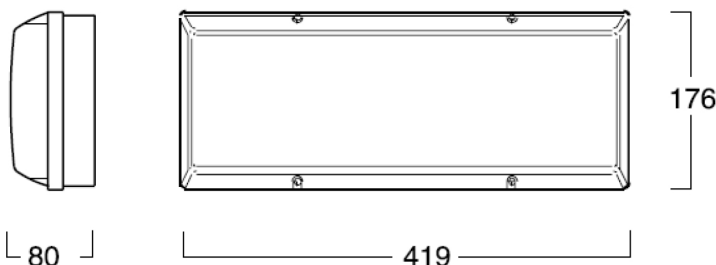

MAXIMUM PERMISSIBLE SPACING FOR EMERGENCY LUMINAIRES

PHOTOMETRIC CLASSIFICATION	MOUNTING HEIGHT - M																	
	2.1	2.4	2.7	3.0	3.3	3.6	4.0	4.5	5	6	7	8	9	10	15	20		
F9938/WP/D	C0	D80	21.1	22.0	22.8	23.6	24.3	25.0	25.8	26.7	27.5	28.9	30.0	30.9	31.6	32.1	32.4	28.9
	C90	C80	12.7	13.5	14.4	15.1	15.8	16.5	17.3	18.3	19.1	20.7	22.0	23.0	23.9	24.7	26.1	24.0