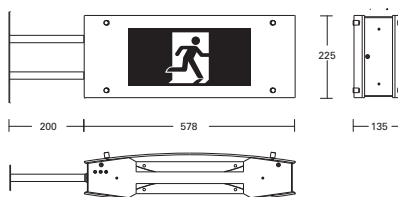

Wall Mounted - Bracket

Catalogue Number

F9962/BWM/* Double Sided Exit

F9963/BWM/* Single Sided Exit

*Specify running man decal

Photometric Files available at famco.com.au/premium-exit

Famco MasterMinder Models Available

Automatic monitoring and testing system