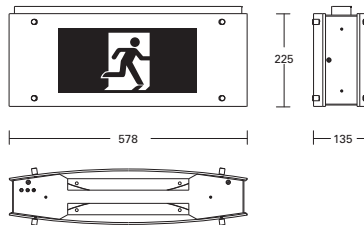

Maximum Viewing Distance 24M.

MAXIMUM PERMISSIBLE SPACING FOR EMERGENCY LUMINAIRES																	
PHOTOMETRIC CLASSIFICATION		MOUNTING HEIGHT - M															
		2.1	2.4	2.7	3.0	3.3	3.6	4.0	4.5	5	6	7	8	9	10	15	20
F9961 Single Sided	C0	D4	4.5	4.4	4.2	3.8	3.0	2.0									
	C90	D8	6.4	6.5	6.5	6.4	6.3	6.1	5.7	5.0	3.2						

Decals – Single Sided

/RS
Straight ahead

/RL
Arrow Left

/RR
Arrow Right

Decals – Double Sided

/DRSS
Straight ahead both sides

/DRLR
Arrow Left one side, Arrow Right one side

Wall Mounted Surface

Catalogue Number

F9961/* Single Sided Exit

*Specify running man decal

Ceiling Mounted

Catalogue Number

F9962/* Double Sided Exit

F9963/* Single Sided Exit

*Specify running man decal

Ceiling Mounted - Bracket

Catalogue Number

F9962/BCM/* Double Sided Exit

F9963/BCM/* Single Sided Exit

*Specify running man decal

Wall Mounted - Bracket

Catalogue Number

F9962/BWM/* Double Sided Exit