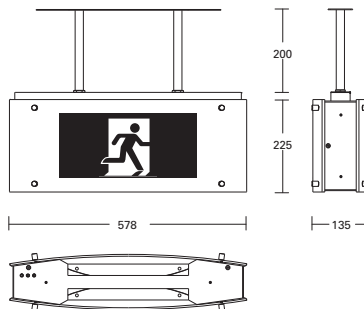

Ceiling Mounted - Bracket

Catalogue Number

F9962/BCM/* Double Sided Exit

F9963/BCM/* Single Sided Exit

*Specify running man decal