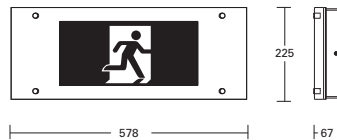

Premium Exit LED EXIT SERIES

Manufactured to Famco's highest standards our LED Exit signs are a cost effective solution to AS2293 standards. The long life LED lamps provide improved reliability resulting in reduced maintenance costs.

Maximum Viewing Distance 24M.

MAXIMUM PERMISSIBLE SPACING FOR EMERGENCY LUMINAIRES																	
PHOTOMETRIC CLASSIFICATION		MOUNTING HEIGHT - M															
		2.1	2.4	2.7	3.0	3.3	3.6	4.0	4.5	5	6	7	8	9	10	15	20
F9961 Single Sided	C0	D4	4.5	4.4	4.2	3.8	3.0	2.0									
	C90	D8	6.4	6.5	6.5	6.4	6.3	6.1	5.7	5.0	3.2						

Decals – Single Sided

/RS
Straight ahead

/RL
Arrow Left

/RR
Arrow Right

Decals – Double Sided

/DRSS
Straight ahead both sides

/DRLR
Arrow Left one side, Arrow Right one side

Wall Mounted Surface

Catalogue Number

F9961/* Single Sided Exit

*Specify running man decal