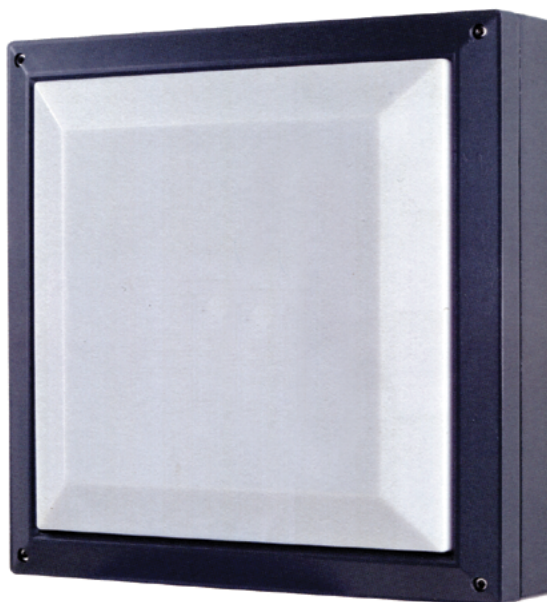

LED WAYLIGHT

Plain Square LED Waylight IP65

Attractive LED Plain Square Waylight with robust die cast aluminium body powder coated and vandal resistant polycarbonate diffuser.

Supplied with silicone gaskets providing IP65 protection. Ideal for indoor or outdoor use and in adverse conditions. Wall or ceiling mounted.

FL70240   **265mm 2000LM**
FL70320   **360mm 2000LM**

LED LAMP

LED Power:	15.3W @350mA
Nominal Lumens:	2000 lumens
Nominal Colour Temp:	4000K
Rated Average Life:	60000 Hours

CONSTRUCTION

Diffuser:	Vandal Resistant Polycarbonate
Body:	Aluminium Die Cast
Finish:	Powder Coated
Gasket:	Silicon Gasket IP65

IP65

15.3
WATTS
@350mA

2000
LUMENS

85 270

115 360

Photometric data available at:

famco.com.au/product/plain-square-led-waylight-ip65/

FAMCO LIGHTING PTY LTD

T: (03) 9935 7300 F: (03) 9935 7301 E: info@famco.com.au W: www.famco.com.au