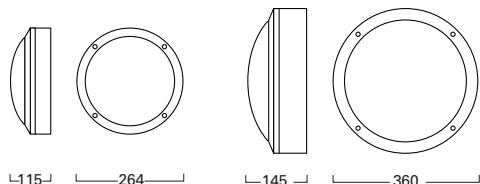

Photometric data available at:

famco.com.au/product/plain-round-led-waylight-ip65/

FAMCO LIGHTING PTY LTD

T: (03) 9935 7300 F: (03) 9935 7301 E: info@famco.com.au W: www.famco.com.au