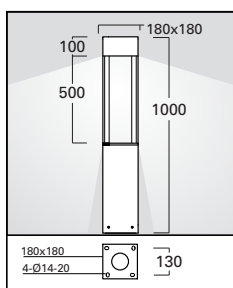

LED BOLLARD

Portarlington

Famco Portarlington LED IP65 bollard provides superior outdoor lighting and features sturdy construction and high corrosion resistance.

Complete with J type mounting plate for quick and easy installation.

F88012 Portarlington LED Bollard

LED LAMP

LED Power:	CREE XPE LED 8 x 2.5W
Nominal Lumens:	1900 lumens
Nominal Colour Temp:	4000K
Rated Average Life:	60,000 Hours
Driver:	Tridonic Driver

CONSTRUCTION

Body:	Die-cast aluminium top and extruded aluminium housing with high corrosion resistance
Diffuser:	Polycarbonate diffuser
Silicon gasket:	IP65 weatherproof rating
Dual Coating:	Outdoor powder coated finish with nominal thickness 60 micron - 500 hours salt spray test endurance rating

IP65

20
WATTS
1900
LUMENS

Photometric data available at:

famco.com.au/product/portarlington-led-bollard

FAMCO LIGHTING PTY LTD

T: (03) 9935 7300 F: (03) 9935 7301 E: info@famco.com.au W: www.famco.com.au