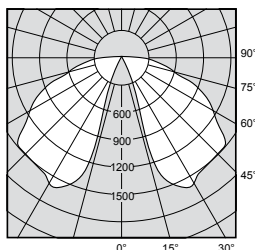

LED BOLLARD

Portarlington

Famco Portarlington LED IP65 bollard provides superior outdoor lighting and features sturdy construction and high corrosion resistance.

Complete with J type mounting plate for quick and easy installation.

F88012 Portarlington LED Bollard

LED LAMP

LED Power:	CREE XPE LED 8 x 2.5W
Nominal Lumens:	1900 lumens
Nominal Colour Temp:	4000K
Rated Average Life:	60,000 Hours
Driver:	Tridonic Driver

CONSTRUCTION

Body:	Die-cast aluminium top and extruded aluminium housing with high corrosion resistance
Diffuser:	Polycarbonate diffuser
Silicon gasket:	IP65 weatherproof rating
Dual Coating:	Outdoor powder coated finish with nominal thickness 60 micron - 500 hours salt spray test endurance rating

IP65

20
WATTS
1900
LUMENS

Photometric data available at:

famco.com.au/product/portarlington-led-bollard

FAMCO LIGHTING PTY LTD

T: (03) 9935 7300 F: (03) 9935 7301 E: info@famco.com.au W: www.famco.com.au