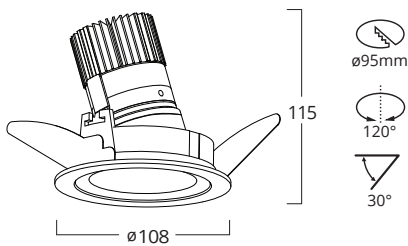

Fittings supplied with flex & Tridonic driver.

FHL601 Mini Heli Accent Wall Washer

* DALI OPTION AVAILABLE

LED LAMP

LED Power:	Citizen 13W
Nominal Lumens:	1100 lumens
Nominal Colour Temp:	4000K
Rated Average Life:	60000 Hours

CONSTRUCTION

Reflector:	High Pure Aluminium Clear Anodized
Outer Trim:	Aluminium Die Cast
Heat Sink:	Aluminium Extrusion

13
WATTS
1100
LUMENS

Photometric data available at:

famco.com.au/product/mini-heli-led-accent-wall-washer/