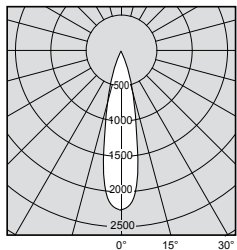

CONSTRUCTION

Reflector:	High Pure Aluminium Clear Anodized
Outer Trim:	Aluminium Die Cast
Heat Sink:	Aluminium Extrusion

13
WATTS
1100
LUMENS

Photometric data available at:

famco.com.au/product/mini-heli-led-accent-wall-washer/