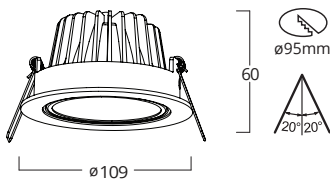

MINI HELI LED Shallow Gimble

Famco Mini Heli Shallow Gimble Downlight with low profile provides an attractive lighting solution. Engineered design and heat sink efficiency ensures long life and allows for easy installation and maintenance.

Fittings supplied with flex & Tridonic driver.

13
WATTS
1100
LUMENS

FHL606 Shallow Gimble Downlight

* DALI OPTION AVAILABLE

LED LAMP

LED Power:	Citizen 13W
Nominal Lumens:	1100 lumens
Nominal Colour Temp:	4000K
Rated Average Life:	60000 Hours

CONSTRUCTION

Reflector:	High Pure Aluminium Semi Frosted
Housing:	Aluminium Die Cast

Photometric data available at:

famco.com.au/product/mini-heli-led-shallow-gimble/