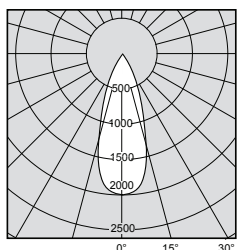

MINI HELI LED Shallow Gimble

Famco Mini Heli Shallow Gimble Downlight with low profile provides an attractive lighting solution. Engineered design and heat sink efficiency ensures long life and allows for easy installation and maintenance.

Fittings supplied with flex & Tridonic driver.

13
WATTS
1100
LUMENS

FHL606 Shallow Gimble Downlight

* DALI OPTION AVAILABLE

LED LAMP

LED Power:	Citizen 13W
Nominal Lumens:	1100 lumens
Nominal Colour Temp:	4000K
Rated Average Life:	60000 Hours

CONSTRUCTION

Reflector:	High Pure Aluminium Semi Frosted
Housing:	Aluminium Die Cast

Photometric data available at:

famco.com.au/product/mini-heli-led-shallow-gimble/