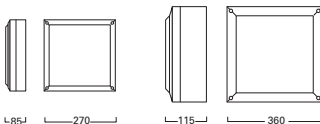

LED WayLights - IP65

Plain Round LED

FL87460 265mm LED 4K 1,850lm
FL87470 360mm LED 4K 1,850lm

EMERGENCY STANDALONE OR FMX MONITORED VERSIONS

EMERGENCY STANDALONE
FL99470 360mm LED 4K 1,850lm
FMX MONITORED
FLX99470 360mm LED 4K 1,850lm
C0 D80 C90 D80 Ceiling Mounted

Eyelid LED

FL70150 265mm LED 4K 930lm
FL70160 360mm LED 4K 930lm

EMERGENCY STANDALONE OR FMX MONITORED VERSIONS

EMERGENCY STANDALONE
FL99160 360mm LED 4K 930lm
FMX Monitored
FLX99160 360mm LED 4K 930lm

Plusguard LED

FL70370 265mm LED 4K 1,650lm
FL70380 360mm LED 4K 1,650lm

EMERGENCY STANDALONE OR FMX MONITORED VERSIONS

EMERGENCY STANDALONE
FL99380 360mm LED 4K 1,650lm
FMX MONITORED
FLX99380 360mm LED 4K 1,650lm
C0 D80 C90 D80 Ceiling Mounted

Windowguard 3 LED

FL70130 265mm LED 4K 1,650lm
FL70140 360mm LED 4K 1,650lm

EMERGENCY STANDALONE OR FMX MONITORED VERSIONS

EMERGENCY STANDALONE
FL99140 360mm LED 4K 1,650lm
FMX MONITORED
FLX99140 360mm LED 4K 1,650lm
C0 D80 C90 D80 Ceiling Mounted

Plain Square LED

FL70240 265mm LED 4K
FL70320 360mm LED 4K

EMERGENCY STANDALONE OR FMX MONITORED VERSIONS

EMERGENCY STANDALONE
FL99320 360mm LED 4K
FMX Monitored
FLX99320 360mm LED 4K

Plusguard Square LED

FL70330 265mm LED 4K
FL70340 360mm LED 4K

EMERGENCY STANDALONE OR FMX MONITORED VERSIONS

EMERGENCY STANDALONE
FL99340 360mm LED 4K
FMX Monitored
FLX99340 360mm LED 4K

Plusguard Square LED

FL70230 360mm LED 4K

EMERGENCY STANDALONE OR FMX MONITORED VERSIONS

EMERGENCY STANDALONE
FL99230 360mm LED 4K
FMX Monitored
FLX99230 360mm LED 4K

LUMINAIRE DESIGNERS, MANUFACTURERS & SUPPLIERS

FAMCO LIGHTING PTY LTD

T: (03) 9935 7300 F: (03) 9935 7301 E: info@famco.com.au W: www.famco.com.au