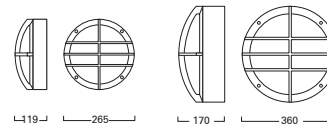

LED WayLights - IP65

Plain Round LED

FL87460 265mm LED 4K 1,850lm
FL87470 360mm LED 4K 1,850lm

EMERGENCY STANDALONE OR FMX MONITORED VERSIONS

EMERGENCY STANDALONE
FL99470 360mm LED 4K 1,850lm
FMX MONITORED
FLX99470 360mm LED 4K 1,850lm
C0 D80 C90 D80 Ceiling Mounted

Eyelid LED

FL70150 265mm LED 4K 930lm
FL70160 360mm LED 4K 930lm

EMERGENCY STANDALONE OR FMX MONITORED VERSIONS

EMERGENCY STANDALONE
FL99160 360mm LED 4K 930lm
FMX Monitored
FLX99160 360mm LED 4K 930lm

Plusguard LED

FL70370 265mm LED 4K 1,650lm
FL70380 360mm LED 4K 1,650lm

EMERGENCY STANDALONE OR FMX MONITORED VERSIONS

EMERGENCY STANDALONE
FL99380 360mm LED 4K 1,650lm
FMX MONITORED
FLX99380 360mm LED 4K 1,650lm
C0 D80 C90 D80 Ceiling Mounted

Windowguard 3 LED

FL70130 265mm LED 4K 1,650lm
FL70140 360mm LED 4K 1,650lm

EMERGENCY STANDALONE OR FMX MONITORED VERSIONS

EMERGENCY STANDALONE
FL99140 360mm LED 4K 1,650lm
FMX MONITORED
FLX99140 360mm LED 4K 1,650lm
C0 D80 C90 D80 Ceiling Mounted

Plain Square LED

FL70240 265mm LED 4K
FL70320 360mm LED 4K

EMERGENCY STANDALONE OR FMX MONITORED VERSIONS

EMERGENCY STANDALONE
FL99320 360mm LED 4K
FMX Monitored
FLX99320 360mm LED 4K

Plusguard Square LED

FL70330 265mm LED 4K
FL70340 360mm LED 4K

EMERGENCY STANDALONE OR FMX MONITORED VERSIONS

EMERGENCY STANDALONE
FL99340 360mm LED 4K
FMX Monitored
FLX99340 360mm LED 4K

Plusguard Square LED

FL70230 360mm LED 4K

EMERGENCY STANDALONE OR FMX MONITORED VERSIONS

EMERGENCY STANDALONE
FL99230 360mm LED 4K
FMX Monitored
FLX99230 360mm LED 4K

LUMINAIRE DESIGNERS, MANUFACTURERS & SUPPLIERS

FAMCO LIGHTING PTY LTD

T: (03) 9935 7300 F: (03) 9935 7301 E: info@famco.com.au W: www.famco.com.au