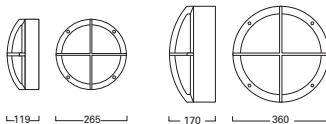

LED WayLights - IP65

Plain Round LED

FL87460 265mm LED 4K 1,850lm
FL87470 360mm LED 4K 1,850lm

EMERGENCY STANDALONE OR FMX MONITORED VERSIONS

EMERGENCY STANDALONE
FL99470 360mm LED 4K 1,850lm
FMX MONITORED
FLX99470 360mm LED 4K 1,850lm
C0 D80 C90 D80 Ceiling Mounted

Eyelid LED

FL70150 265mm LED 4K 930lm
FL70160 360mm LED 4K 930lm

EMERGENCY STANDALONE OR FMX MONITORED VERSIONS

EMERGENCY STANDALONE
FL99160 360mm LED 4K 930lm
FMX Monitored
FLX99160 360mm LED 4K 930lm

Plusguard LED

FL70370 265mm LED 4K 1,650lm
FL70380 360mm LED 4K 1,650lm

EMERGENCY STANDALONE OR FMX MONITORED VERSIONS

EMERGENCY STANDALONE
FL99380 360mm LED 4K 1,650lm
FMX MONITORED
FLX99380 360mm LED 4K 1,650lm
C0 D80 C90 D80 Ceiling Mounted

Windowguard 3 LED

FL70130 265mm LED 4K 1,650lm
FL70140 360mm LED 4K 1,650lm

EMERGENCY STANDALONE OR FMX MONITORED VERSIONS

EMERGENCY STANDALONE
FL99140 360mm LED 4K 1,650lm
FMX MONITORED
FLX99140 360mm LED 4K 1,650lm
C0 D80 C90 D80 Ceiling Mounted

Plain Square LED

FL70240 265mm LED 4K
FL70320 360mm LED 4K

EMERGENCY STANDALONE OR FMX MONITORED VERSIONS

EMERGENCY STANDALONE
FL99320 360mm LED 4K
FMX Monitored
FLX99320 360mm LED 4K

Plusguard Square LED

FL70330 265mm LED 4K
FL70340 360mm LED 4K

EMERGENCY STANDALONE OR FMX MONITORED VERSIONS

EMERGENCY STANDALONE
FL99340 360mm LED 4K
FMX Monitored
FLX99340 360mm LED 4K

Plusguard Square LED

FL70230 360mm LED 4K

EMERGENCY STANDALONE OR FMX MONITORED VERSIONS

EMERGENCY STANDALONE
FL99230 360mm LED 4K
FMX Monitored
FLX99230 360mm LED 4K

LUMINAIRE DESIGNERS, MANUFACTURERS & SUPPLIERS

FAMCO LIGHTING PTY LTD

T: (03) 9935 7300 F: (03) 9935 7301 E: info@famco.com.au W: www.famco.com.au