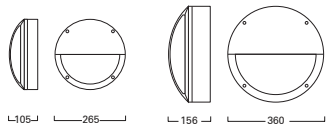

LED WayLights - IP65

Plain Round LED

FL87460 265mm LED 4K 1,850lm
FL87470 360mm LED 4K 1,850lm

EMERGENCY STANDALONE OR FMX MONITORED VERSIONS

EMERGENCY STANDALONE
FL99470 360mm LED 4K 1,850lm
FMX MONITORED
FLX99470 360mm LED 4K 1,850lm
C0 D80 C90 D80 Ceiling Mounted

Eyelid LED

FL70150 265mm LED 4K 930lm
FL70160 360mm LED 4K 930lm

EMERGENCY STANDALONE OR FMX MONITORED VERSIONS

EMERGENCY STANDALONE
FL99160 360mm LED 4K 930lm
FMX Monitored
FLX99160 360mm LED 4K 930lm

Plusguard LED

FL70370 265mm LED 4K 1,650lm
FL70380 360mm LED 4K 1,650lm

EMERGENCY STANDALONE OR FMX MONITORED VERSIONS

EMERGENCY STANDALONE
FL99380 360mm LED 4K 1,650lm
FMX MONITORED
FLX99380 360mm LED 4K 1,650lm
C0 D80 C90 D80 Ceiling Mounted

Windowguard 3 LED

FL70130 265mm LED 4K 1,650lm
FL70140 360mm LED 4K 1,650lm

EMERGENCY STANDALONE OR FMX MONITORED VERSIONS

EMERGENCY STANDALONE
FL99140 360mm LED 4K 1,650lm
FMX MONITORED
FLX99140 360mm LED 4K 1,650lm
C0 D80 C90 D80 Ceiling Mounted

Plain Square LED

FL70240 265mm LED 4K
FL70320 360mm LED 4K

EMERGENCY STANDALONE OR FMX MONITORED VERSIONS

EMERGENCY STANDALONE
FL99320 360mm LED 4K
FMX Monitored
FLX99320 360mm LED 4K

Plusguard Square LED

FL70330 265mm LED 4K
FL70340 360mm LED 4K

EMERGENCY STANDALONE OR FMX MONITORED VERSIONS

EMERGENCY STANDALONE
FL99340 360mm LED 4K
FMX Monitored
FLX99340 360mm LED 4K

Plusguard Square LED

FL70230 360mm LED 4K

EMERGENCY STANDALONE OR FMX MONITORED VERSIONS

EMERGENCY STANDALONE
FL99230 360mm LED 4K
FMX Monitored
FLX99230 360mm LED 4K

LUMINAIRE DESIGNERS, MANUFACTURERS & SUPPLIERS

FAMCO LIGHTING PTY LTD

T: (03) 9935 7300 F: (03) 9935 7301 E: info@famco.com.au W: www.famco.com.au