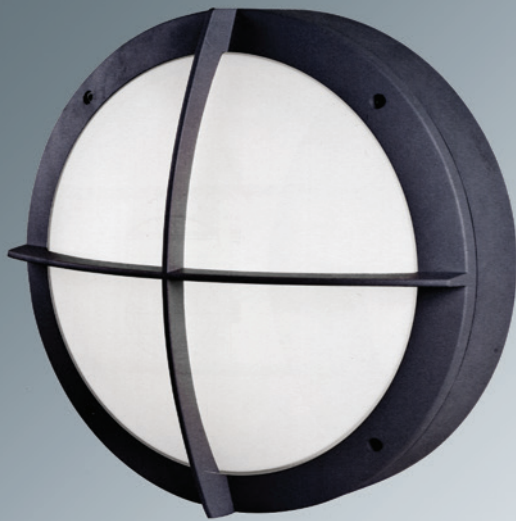

LED WayLights - IP65