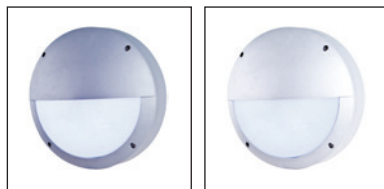

LED LAMP:

- 18W LED, 4000K colour temperature
- Long life LEDs (L70@50,000 hours) reduces maintenance costs
- Energy saving solution - up to 70% more energy efficient against 2x26W compact fluorescent lamps

Standard finish is black but other colours available for project quantities. Silver or white on indent orders

CONSTRUCTION:

- CRI > 80 making it suitable for security applications
- Robust die-cast aluminium construction
- Rated at IP65 protection and a Ta rating up to 40°C making it suitable for industrial environments
- IK10 impact resistant