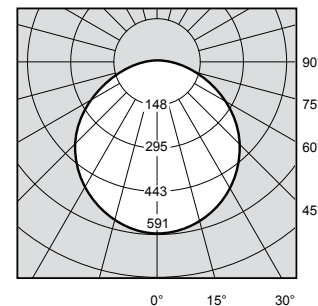

FL87470 Waylight R360 Plain LED 18W
4K Mains
ULOF: 3%
DLOR: 97%

LUMINAIRE DESIGNERS, MANUFACTURERS & SUPPLIERS

FAMCO LIGHTING PTY LTD

T: (03) 9935 7300 F: (03) 9935 7301 E: info@famco.com.au W: www.famco.com.au