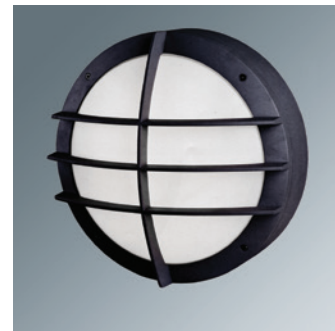

Windowguard 3 LED

FL70130 265mm LED 4K 1,650lm
FL70140 360mm LED 4K 1,650lm

EMERGENCY STANDALONE OR FMX MONITORED VERSIONS

EMERGENCY STANDALONE
FL99140 360mm LED 4K 1,650lm
FMX MONITORED
FLX99140 360mm LED 4K 1,650lm
C0 D80 C90 D80 Ceiling Mounted