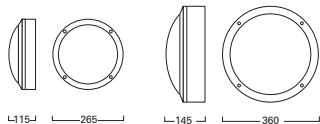

LED WayLights - IP65

Plain Round LED

FL87460 265mm LED 4K 1,850lm
FL87470 360mm LED 4K 1,850lm

EMERGENCY STANDALONE OR FMX MONITORED VERSIONS

EMERGENCY STANDALONE
FL99470 360mm LED 4K 1,850lm
FMX MONITORED
FLX99470 360mm LED 4K 1,850lm
C0 D80 C90 D80 Ceiling Mounted

Eyelid LED

FL70150 265mm LED 4K 930lm
FL70160 360mm LED 4K 930lm

EMERGENCY STANDALONE OR FMX MONITORED VERSIONS

EMERGENCY STANDALONE
FL99160 360mm LED 4K 930lm
FMX Monitored
FLX99160 360mm LED 4K 930lm

Plusguard LED

FL70370 265mm LED 4K 1,650lm
FL70380 360mm LED 4K 1,650lm

EMERGENCY STANDALONE OR FMX MONITORED VERSIONS

EMERGENCY STANDALONE
FL99380 360mm LED 4K 1,650lm
FMX MONITORED
FLX99380 360mm LED 4K 1,650lm
C0 D80 C90 D80 Ceiling Mounted

Windowguard 3 LED

FL70130 265mm LED 4K 1,650lm
FL70140 360mm LED 4K 1,650lm

EMERGENCY STANDALONE OR FMX MONITORED VERSIONS

EMERGENCY STANDALONE
FL99140 360mm LED 4K 1,650lm
FMX MONITORED
FLX99140 360mm LED 4K 1,650lm
C0 D80 C90 D80 Ceiling Mounted

Plain Square LED

FL70240 265mm LED 4K
FL70320 360mm LED 4K

EMERGENCY STANDALONE OR FMX MONITORED VERSIONS

EMERGENCY STANDALONE
FL99320 360mm LED 4K
FMX Monitored
FLX99320 360mm LED 4K

Plusguard Square LED

FL70330 265mm LED 4K
FL70340 360mm LED 4K

EMERGENCY STANDALONE OR FMX MONITORED VERSIONS

EMERGENCY STANDALONE
FL99340 360mm LED 4K
FMX Monitored
FLX99340 360mm LED 4K

Plusguard Square LED

FL70230 360mm LED 4K

EMERGENCY STANDALONE OR FMX MONITORED VERSIONS

EMERGENCY STANDALONE
FL99230 360mm LED 4K
FMX Monitored
FLX99230 360mm LED 4K

LUMINAIRE DESIGNERS, MANUFACTURERS & SUPPLIERS

FAMCO LIGHTING PTY LTD

T: (03) 9935 7300 F: (03) 9935 7301 E: info@famco.com.au W: www.famco.com.au