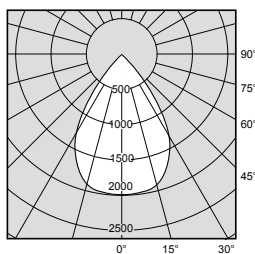

HELI LED 28W Square Downlight

Famco Heli LED Square downlights provide superior lighting solutions. Engineered design and heat sink efficiency ensures long life and allows for easy installation and maintenance.

Fittings supplied with flex & Tridonic driver.

28
WATTS
2000
LUMENS

FHL604 Heli LED Square Downlight

* DALI OPTION AVAILABLE

LED LAMP

LED Power:	Citizen 28W PrevaLED Core Z3 2000lm
Nominal Lumens:	2000 lumens
Nominal Colour Temp:	4000K
Rated Average Life:	60000 Hours

CONSTRUCTION

Trim:	Aluminium Die Cast
Reflector:	High Pure Aluminium Matt Anodized
Heat Sink:	Aluminium Extrusion

Photometric data available at:

famco.com.au/product/heli-led-28w-square-downlight/