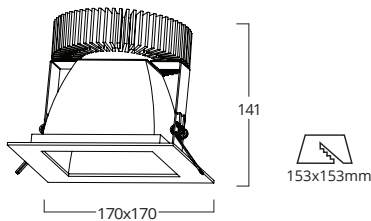

CONSTRUCTION

Trim:	Aluminium Die Cast
Reflector:	High Pure Aluminium Matt Anodized
Heat Sink:	Aluminium Extrusion

Photometric data available at:

famco.com.au/product/heli-led-28w-square-downlight/