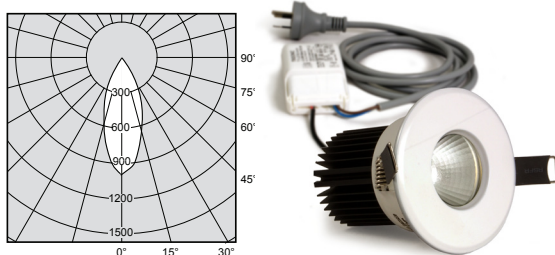

MINI AQUA 1100

IP65 LED Downlight

Famco Mini AQUA 1100 LED IP65 downlight provides superior lighting ideal for bathrooms & kitchens. Engineered design and heat sink efficiency ensures long life and allows for easy installation and maintenance.

Fittings supplied with flex & Tridonic driver.

IP65

13
WATTS

1100
LUMENS

FLIP03 Mini AQUA 1100 LED IP65

* DALI OPTION AVAILABLE

LED LAMP

LED Power:	Citizen 13W Bridgelux Vero 10
Nominal Lumens:	1100 lumens
Nominal Colour Temp:	4000K
Rated Average Life:	60000 Hours

CONSTRUCTION

Trim:	Aluminium Die Cast
Diffuser:	Clear Tempered Glass
Heat Sink:	Aluminium Extrusion

Photometric data available at:

www.famco.com.au/product/mini-aqua-1100-ip65-led-downlight/