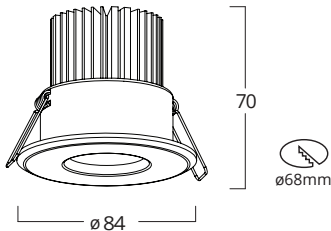

Fittings supplied with flex & Tridonic driver.

IP65

13
WATTS

1100
LUMENS

FLIP03 Mini AQUA 1100 LED IP65

* DALI OPTION AVAILABLE

LED LAMP

LED Power:	Citizen 13W Bridgelux Vero 10
Nominal Lumens:	1100 lumens
Nominal Colour Temp:	4000K
Rated Average Life:	60000 Hours

CONSTRUCTION

Trim:	Aluminium Die Cast
Diffuser:	Clear Tempered Glass
Heat Sink:	Aluminium Extrusion

Photometric data available at:

www.famco.com.au/product/mini-aqua-1100-ip65-led-downlight/