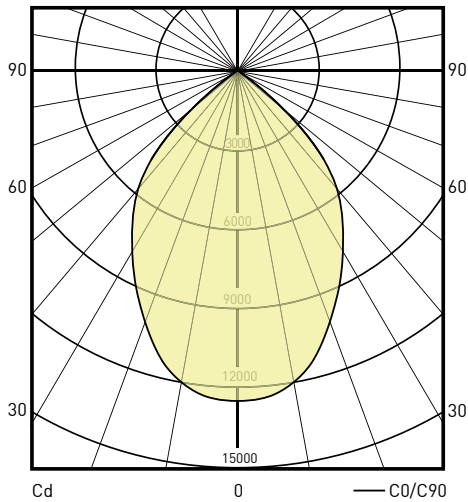

LUMINAIRE DESIGNERS, MANUFACTURERS & SUPPLIERS

Texentium LED Highbay

Cat No.	Description	Colour Temperature	Luminaire Lumens	Wattage	Weight
FLHB180	Texentium LED Highbay Wide Optic Non-Dim	5,000K	17,800lm	180W	6.9kg

Polar Curve

FLHB180 - Texentium LED 17800Lm WD NON-DIM
ULOR: 0.3%
DLOR: 99.7%

Dimensions

Application Example

Spacing layout to achieve 160 lux maintained average (as per AS/NZS 1680) in an open warehouse with installation height of 12m.