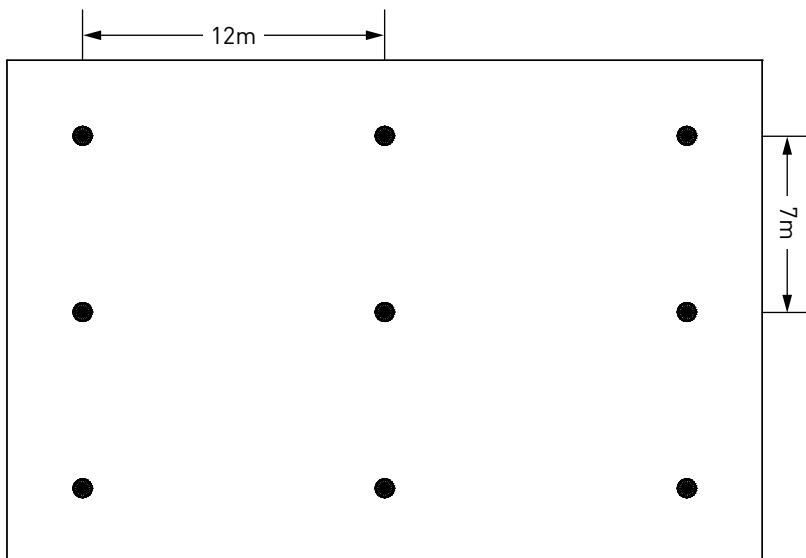

Polar Curve

FLHB180 - Texentium LED 17800Lm WD NON-DIM
ULOR: 0.3%
DLOR: 99.7%

Dimensions

Application Example

Spacing layout to achieve 160 lux maintained average (as per AS/NZS 1680) in an open warehouse with installation height of 12m.