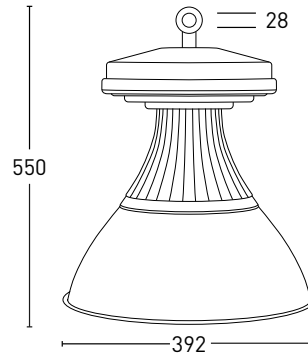

LUMINAIRE DESIGNERS, MANUFACTURERS & SUPPLIERS

Texentium LED Highbay

Cat No.	Description	Colour Temperature	Luminaire Lumens	Wattage	Weight
FLHB180	Texentium LED Highbay Wide Optic Non-Dim	5,000K	17,800lm	180W	6.9kg

Polar Curve

FLHB180 - Texentium LED 17800Lm WD NON-DIM
ULOR: 0.3%
DLOR: 99.7%

Dimensions

Application Example

Spacing layout to achieve 160 lux maintained average (as per AS/NZS 1680) in an open warehouse with installation height of 12m.