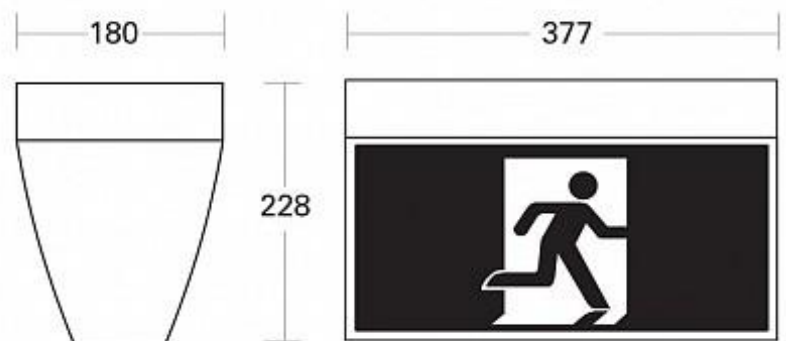

# LED UTILITY EMERGENCY EXIT CEILING MOUNT

**CATALOGUE NO.:**  
F9941/LI - RS

**DESCRIPTION:**  
MAINTAINED CEILING MOUNT  
LED UTILITY EXIT - SINGLE OR  
DOUBLE SIDED

**FEATURES:**

- Economy sign suitable for a wide range of Emergency options
- Long life LED
- Lithium-ION Battery
- Maintained operation
- Dual rate charging for maximum life of high temperature NiCd batteries
- 3-watt maximum consumption
- 2 Hour Plus Battery Mode
- Wall Mount Diffuser
- Detachable geartray for quicker installation and removal
- HUGE Terminals