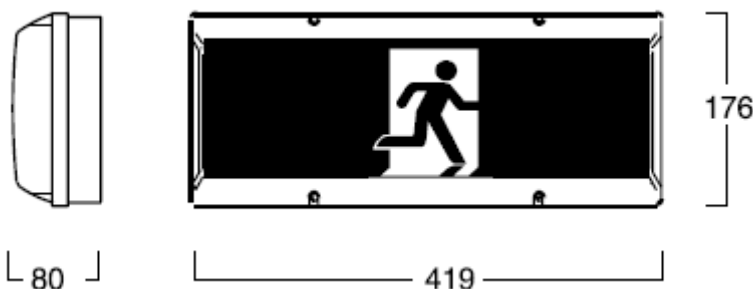

Weatherproof IP65 Exit Luminaire

Catalogue No:
F9938/WP

Description:

1 x 10W T8 Linear Fluorescent
Weatherproof Maintained
Emergency Exit Luminaire.

IP65 Rated Weatherproof with
Integral Gasket Seal.

Vandal Resistant Luminaire with
Durable Body and Cover. Can be
fitted with Vandal Resistant Screws.

Available Options:

F9938/WP/*

* denotes:

/E 'EXIT' with Peel Off Arrows

/RMS Running Man Exit Straight

/RML Running Man Exit Arrow Left

/RMR Running Man Exit Arrow Right

Australian conceived,
designed & manufactured.

www.famco.com.au

MAXIMUM PERMISSIBLE SPACING FOR EMERGENCY LUMINAIRES

PHOTOMETRIC CLASSIFICATION			MOUNTING HEIGHT - M															
			2.1	2.4	2.7	3.0	3.3	3.6	4.0	4.5	5	6	7	8	9	10	15	20
F9938/WP/E	C0	D3.2	6.5	6.6	6.6	6.5	6.4	6.2	5.8	5.1	4.1							
	C90	E2.5	5.6	5.8	5.8	6.0	5.8	5.8	5.2	5.2	4.6							

FAMCO LIGHTING PTY LTD

ACN 091 160 440 ABN 22 091 160 440
100 Rupert St, Collingwood 3066
(Melbourne), Victoria, Australia

T: (03) 9935 7300
F: (03) 9935 7301
E: info@famco.com.au

Correspondence:
P.O. Box 108,
Abbotsford VIC 3067