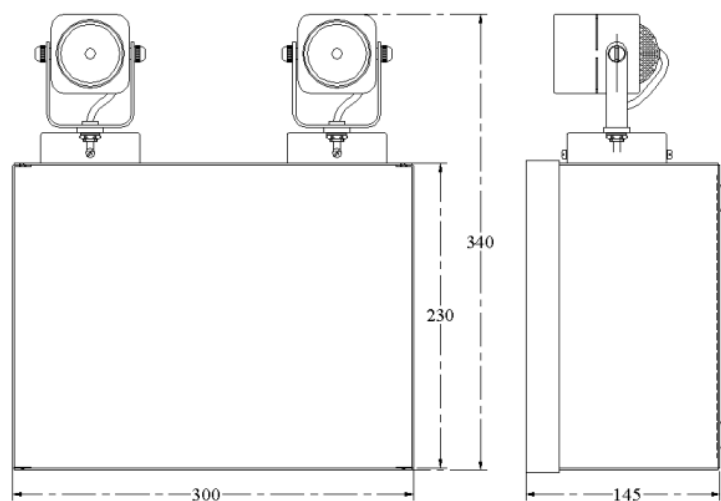

Twin Head

2 x 50W Dichroic Emergency Luminaire

Catalogue No:
F9930/250

Description:
Adjustable Twin Head 2 x 50W
Dichroic, Non-Maintained Emergency
Luminaire.

Encased in Compact Metal Body.

Australian conceived,
designed & manufactured.

www.famco.com.au

FAMCO LIGHTING PTY LTD

ACN 091 160 440 ABN 22 091 160 440
100 Rupert St, Collingwood 3066
(Melbourne), Victoria, Australia

T: (03) 9935 7300
F: (03) 9935 7301
E: info@famco.com.au

Correspondence:
P.O. Box 108,
Abbotsford VIC 3067