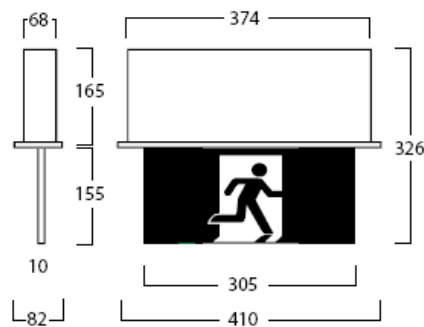

Mirage Theatre Exit

LED Ceiling Recessed Luminaire

Catalogue No:
F9917L/TH

Description:

LED Ceiling Recessed Maintained
Emergency Exit Luminaire.

“White-On-Black” Diffuser Illuminated
by Green LEDs to Produce a “Green-
On-Back” Illuminated Theatre Sign
Edge-Lit Solid Acrylic Diffuser with
Recessed Metal Body

Available Options:

- F9917L/SS/* Single Sided
- F9917L/DS/* Double Sided

* denotes:

- /RMS Running Man Exit Straight
- /RML Running Man Exit Arrow Left
- /RMR Running Man Exit Arrow Right

Australian conceived,
designed & manufactured.

www.famco.com.au

			MAXIMUM PERMISSIBLE SPACING FOR EMERGENCY LUMINAIRES															
PHOTOMETRIC CLASSIFICATION			MOUNTING HEIGHT - M															
			2.1	2.4	2.7	3.0	3.3	3.6	4.0	4.5	5	6	7	8	9	10	15	20
F9917L/SS	C0	E1.25	4.2	4.2	4.0	3.6	4.0	3.0										
	C90	C1.25	3.2	3.1	2.8	2.4	1.7											
F9917L/DS	C0	E1.6	4.8	4.8	4.8	4.4	4.0	4.2	3.8									
	C90	E1.25	4.2	4.2	4.0	3.6	4.0	3.0										

FAMCO LIGHTING PTY LTD
ACN 091 160 440 ABN 22 091 160 440
100 Rupert St, Collingwood 3066
(Melbourne), Victoria, Australia

T: (03) 9935 7300
F: (03) 9935 7301
E: info@famco.com.au

Correspondence:
P.O. Box 108,
Abbotsford VIC 3067