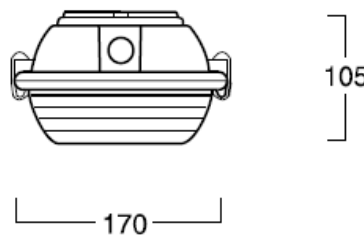

Neptune IP65

1 x 24W PL Weatherproof

Catalogue No:
F9811

Description:
1 x 24W PL IP65 Rated Weatherproof
Compact Fluorescent Luminaire.

Ideal for Indoor or Outdoor Use in
Adverse Conditions.

Robust High Quality Moulded Body with
Clip-on Polycarbonate Lens Featuring
Internal Prisms with Smooth Outer
Surface.

Completely Gasketed for IP65
Weatherproof Rating.

Also Available with Famco Emergency
Gear.

Australian conceived,
designed & manufactured.

www.famco.com.au

FAMCO LIGHTING PTY LTD

ACN 091 160 440 ABN 22 091 160 440
100 Rupert St, Collingwood 3066
(Melbourne), Victoria, Australia

T: (03) 9935 7300
F: (03) 9935 7301
E: info@famco.com.au

Correspondence:
P.O. Box 108,
Abbotsford VIC 3067