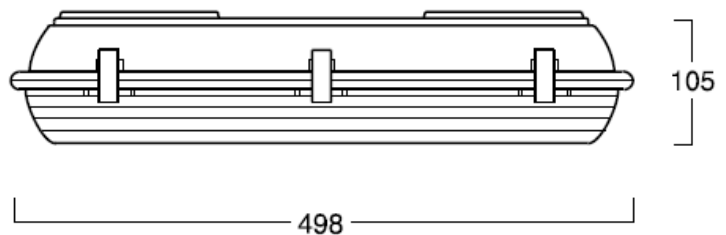

Neptune IP65

1 x 24W PL Weatherproof

Catalogue No:
F9811

Description:
1 x 24W PL IP65 Rated Weatherproof
Compact Fluorescent Luminaire.

Ideal for Indoor or Outdoor Use in
Adverse Conditions.

Robust High Quality Moulded Body with
Clip-on Polycarbonate Lens Featuring
Internal Prisms with Smooth Outer
Surface.

Completely Gasketed for IP65
Weatherproof Rating.

Also Available with Famco Emergency
Gear.

Australian conceived,
designed & manufactured.

www.famco.com.au

FAMCO LIGHTING PTY LTD

ACN 091 160 440 ABN 22 091 160 440
100 Rupert St, Collingwood 3066
(Melbourne), Victoria, Australia

T: (03) 9935 7300
F: (03) 9935 7301
E: info@famco.com.au

Correspondence:
P.O. Box 108,
Abbotsford VIC 3067