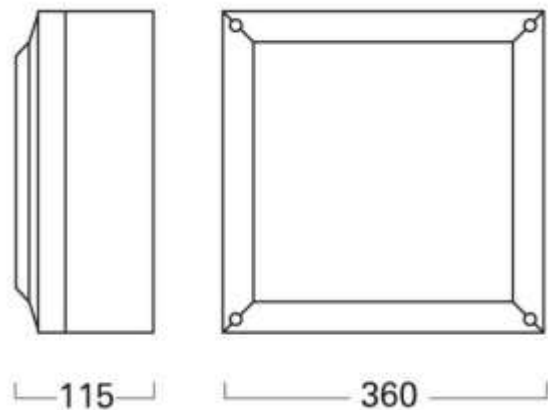

Description:

**Plain Square IP65 1 x 26W PLC
Bulkhead Luminaire**

Attractive, robust die cast aluminium body powder coat enamelled with vandal resistant polycarbonate diffuser. Supplied with silicone gaskets providing IP65 protection. Ideal for indoor or outdoor use and in adverse conditions.

- IP65 Rated Weatherproof.
- Aluminium Metal Frame.
- Vandal-Proof Polycarbonate Outer Shell.