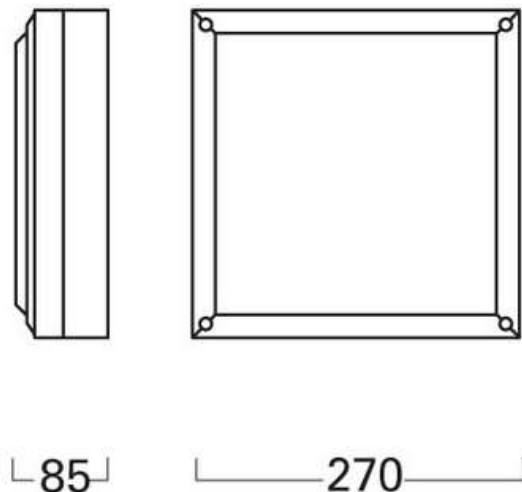

Description:

Plain Square IP65 1 x 26W PLC
Bulkhead Luminaire

Attractive, robust die cast aluminium body powder coat enamelled with vandal resistant polycarbonate diffuser. Supplied with silicone gaskets providing IP65 protection. Ideal for indoor or outdoor use and in adverse conditions.

- IP65 Rated Weatherproof.
- Aluminium Metal Frame.
- Vandal-Proof Polycarbonate Outer Shell.