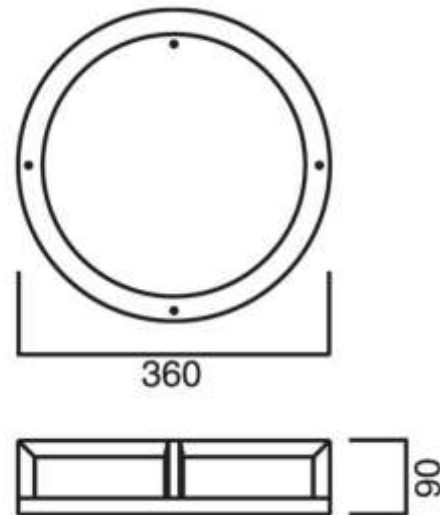

Description:

Halo Exterior IP65 1 x 35W M/H
Luminaire

Die cast aluminium body is powder coat enamelled. Vandal resistant polycarbonate diffuser. Supplied with silicone gasket providing IP65 protection. Sideways light gives the impression of a floating luminaire & reduces contrast glare.