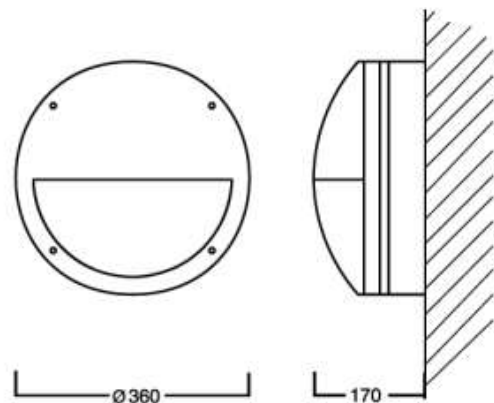

Description:

Eyelid IP65 1 x 35W MH Large Bulkhead Luminaire

Attractive, robust die cast aluminium body powder coat enamelled with vandal resistant polycarbonate diffuser. Supplied with silicone gaskets providing IP65 protection. Ideal for indoor or outdoor use and in adverse conditions.

- IP65 Rated Weatherproof.
- Aluminium Metal Frame.
- Vandal-Proof Polycarbonate Outer Shell.