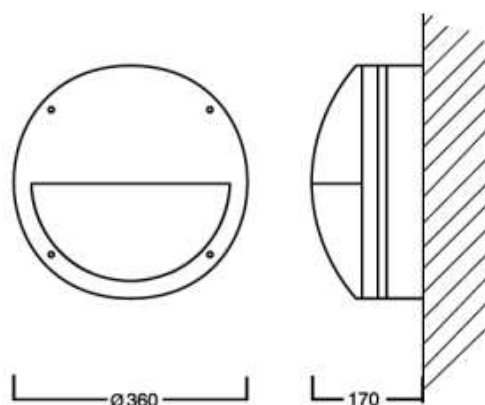

Eyelid IP65

1 x 26W PLC Bulkhead (Large)

LUMINAIRE DESIGNERS, MANUFACTURERS & SUPPLIERS

Catalogue No: F70160

Description:

Eyelid IP65 1 x 26W PLC Large Bulkhead Luminaire

Attractive, robust die cast aluminium body powder coat enamelled with vandal resistant polycarbonate diffuser. Supplied with silicone gaskets providing IP65 protection. Ideal for indoor or outdoor use and in adverse conditions.

- IP65 Rated Weatherproof.
- Aluminium Metal Frame.
- Vandal-Proof Polycarbonate Outer Shell.

FAMCO LIGHTING PTY LTD

© 2008 Famco Lighting Pty Ltd All rights reserved.

153-157 Cuba Street,
Palmerston North, 4410,
New Zealand

T: (06) 353 8124
F: (06) 353 8129
E: info@famco.co.nz