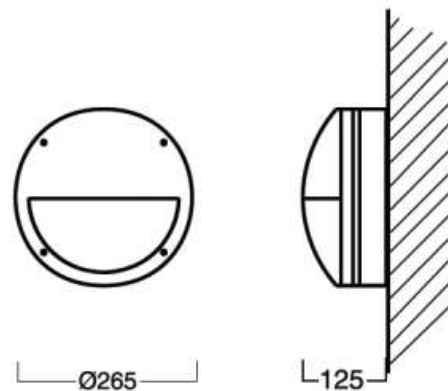

Description:

Eyelid IP65 1 x 26W PLC Bulkhead Luminaire

Attractive, robust die cast aluminium body powder coat enamelled with vandal resistant polycarbonate diffuser. Supplied with silicone gaskets providing IP65 protection. Ideal for indoor or outdoor use and in adverse conditions.

- IP65 Rated Weatherproof.
- Aluminium Metal Frame.
- Vandal-Proof Polycarbonate Outer Shell.