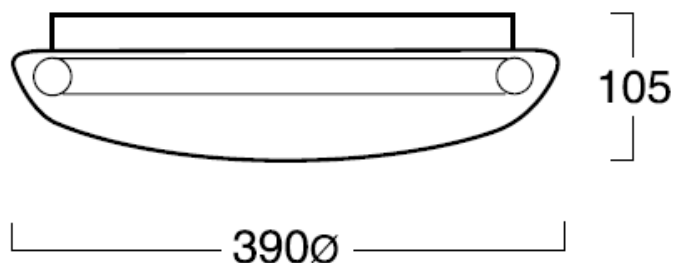

Le Ronde

1 x 40W T5 Circular Fluorescent

Catalogue No:

F29632/40

Description:

1 x 40W T5 Circular Fluorescent
Luminaire Complete With Opal
Acrylic Diffuser.

Can be Ceiling or Wall Surface
Mounted.

Suitable for Use in Rooms, Stairs,
Foyers, Corridors, etc.

Available in Various T5 Circular or
Compact Fluorescent Lamp Options.

Emergency Versions Also Available.

Australian conceived,
designed & manufactured.

www.famco.com.au

FAMCO LIGHTING PTY LTD

ACN 091 160 440 ABN 22 091 160 440
100 Rupert St, Collingwood 3066
(Melbourne), Victoria, Australia

T: (03) 9935 7300
F: (03) 9935 7301
E: info@famco.com.au

Correspondence:
P.O. Box 108,
Abbotsford VIC 3067