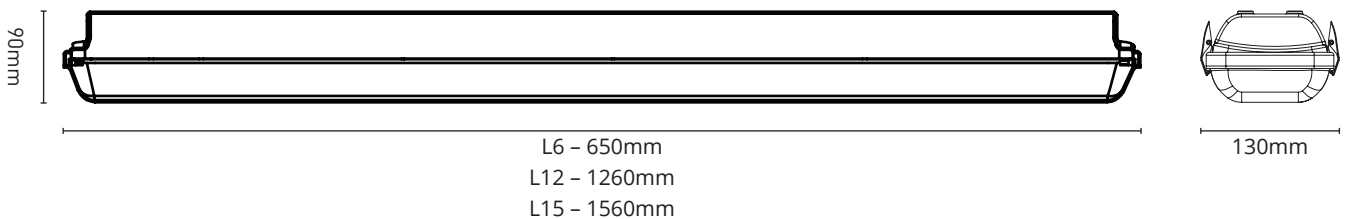

DIMENSIONS

More info available at:

www.famco.com.au

FAMCO LIGHTING PTY LTD

T: (03) 9935 7300 F: (03) 9935 7301 E: info@famco.com.au W: www.famco.com.au