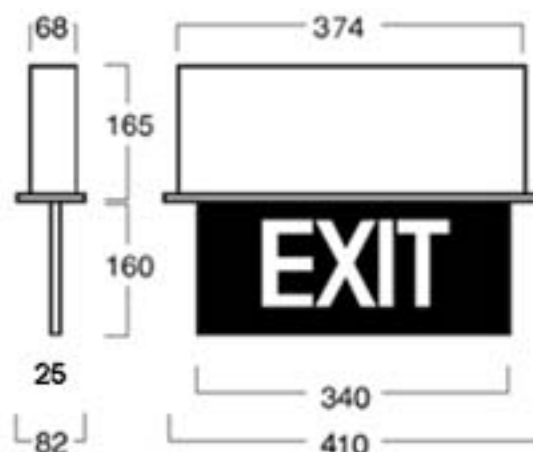

FLEX-IT LED PRISON EXIT

PRODUCT NUMBER:

F9912L/VR/D/S/E Double Sided LED

F9912L/VR/SS/E Single Sided LED

F9912/VR/SS/E Single Sided 8w T5

F9912/VR/D/S/E Double Sided 8w T5

FEATURES:

Tamper-proof snake eye screws
Thin flexible, featherweight diffuser
resists breaking, tearing or cracking
A virtually harmless instrument if dislodged
Thick 6mm poly panel over lamps
Long life **LED** Lamps
8W T5 Version Available

USES:

Prisons, Youth Prisons, Schools,
Dementure Units, etc

Emergency classification:

AS/NZS2293

Single sided C0: E1.25 C90: C1.25

Double sided C0: E1.6 C90: E1.25

Australian conceived,
designed & manufactured.